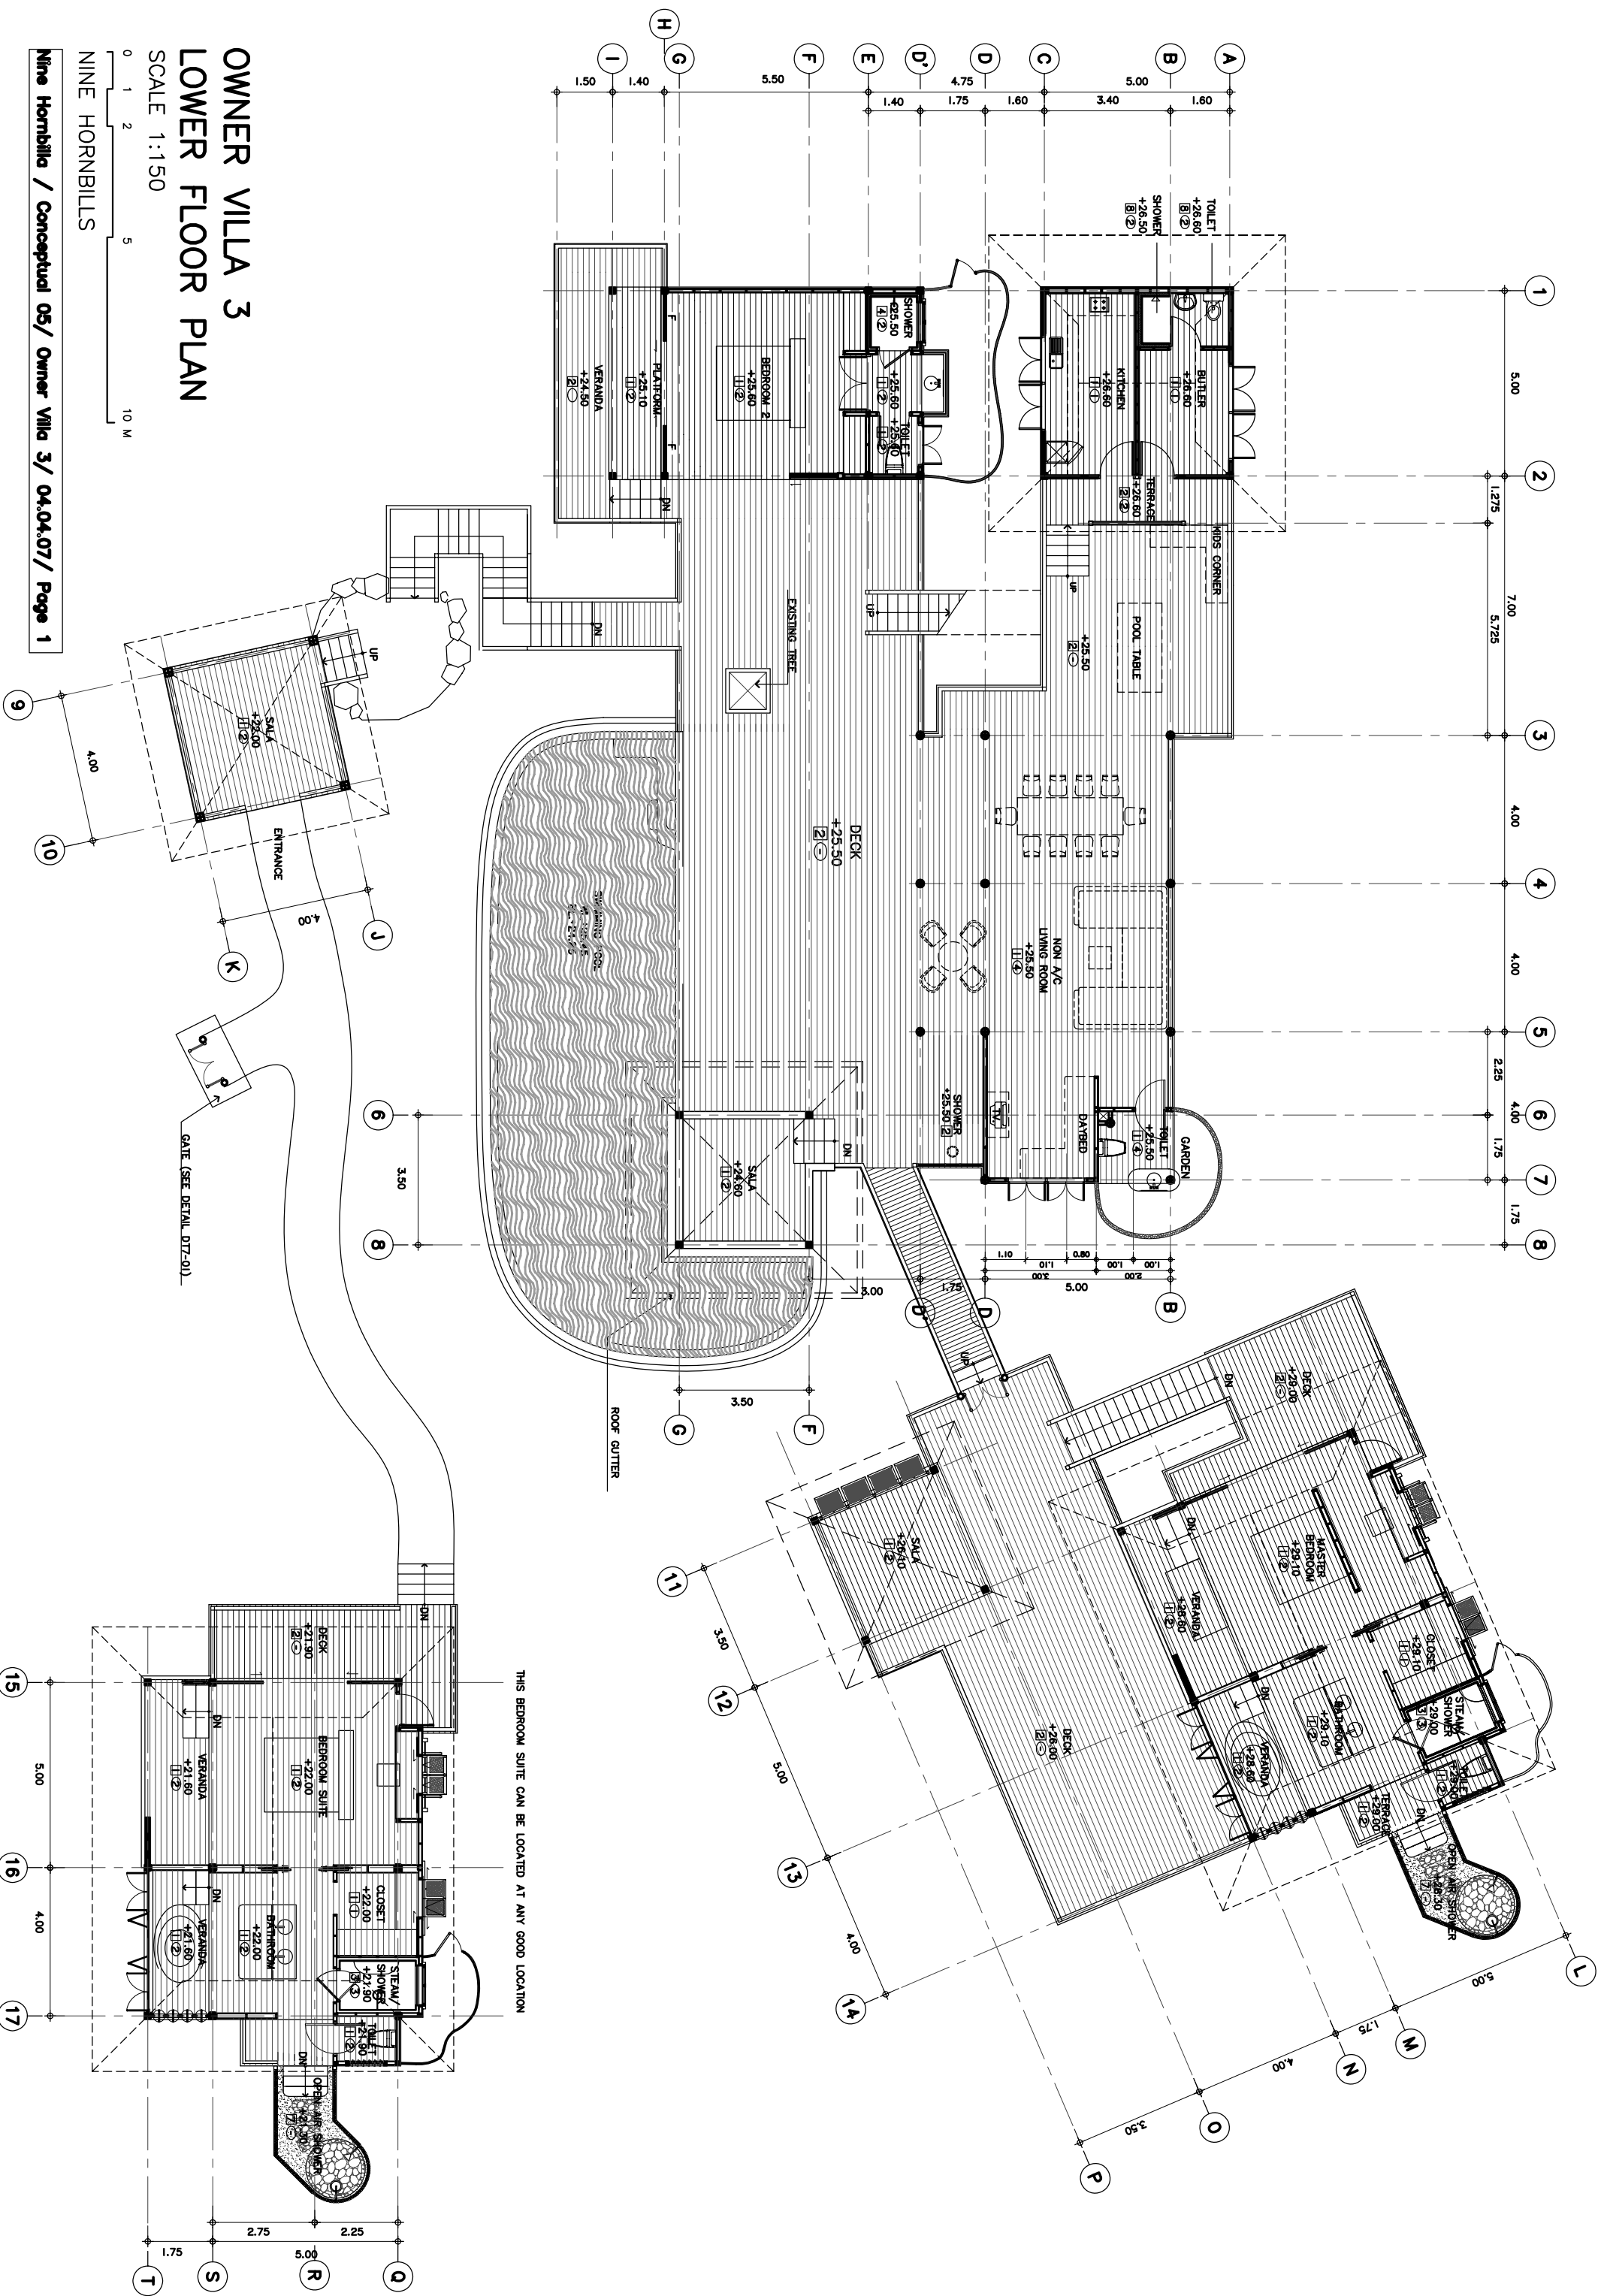

# OWNER VILLA 3 LOWER FLOOR PLAN

SCALE 1:150

NINE HORNIBILLS  
Nine Hornbills / Conceptual 05/ Owner Villa 3/ 04.04.07/ Page 1

THIS BEDROOM SUITE CAN BE LOCATED AT ANY GOOD LOCATION