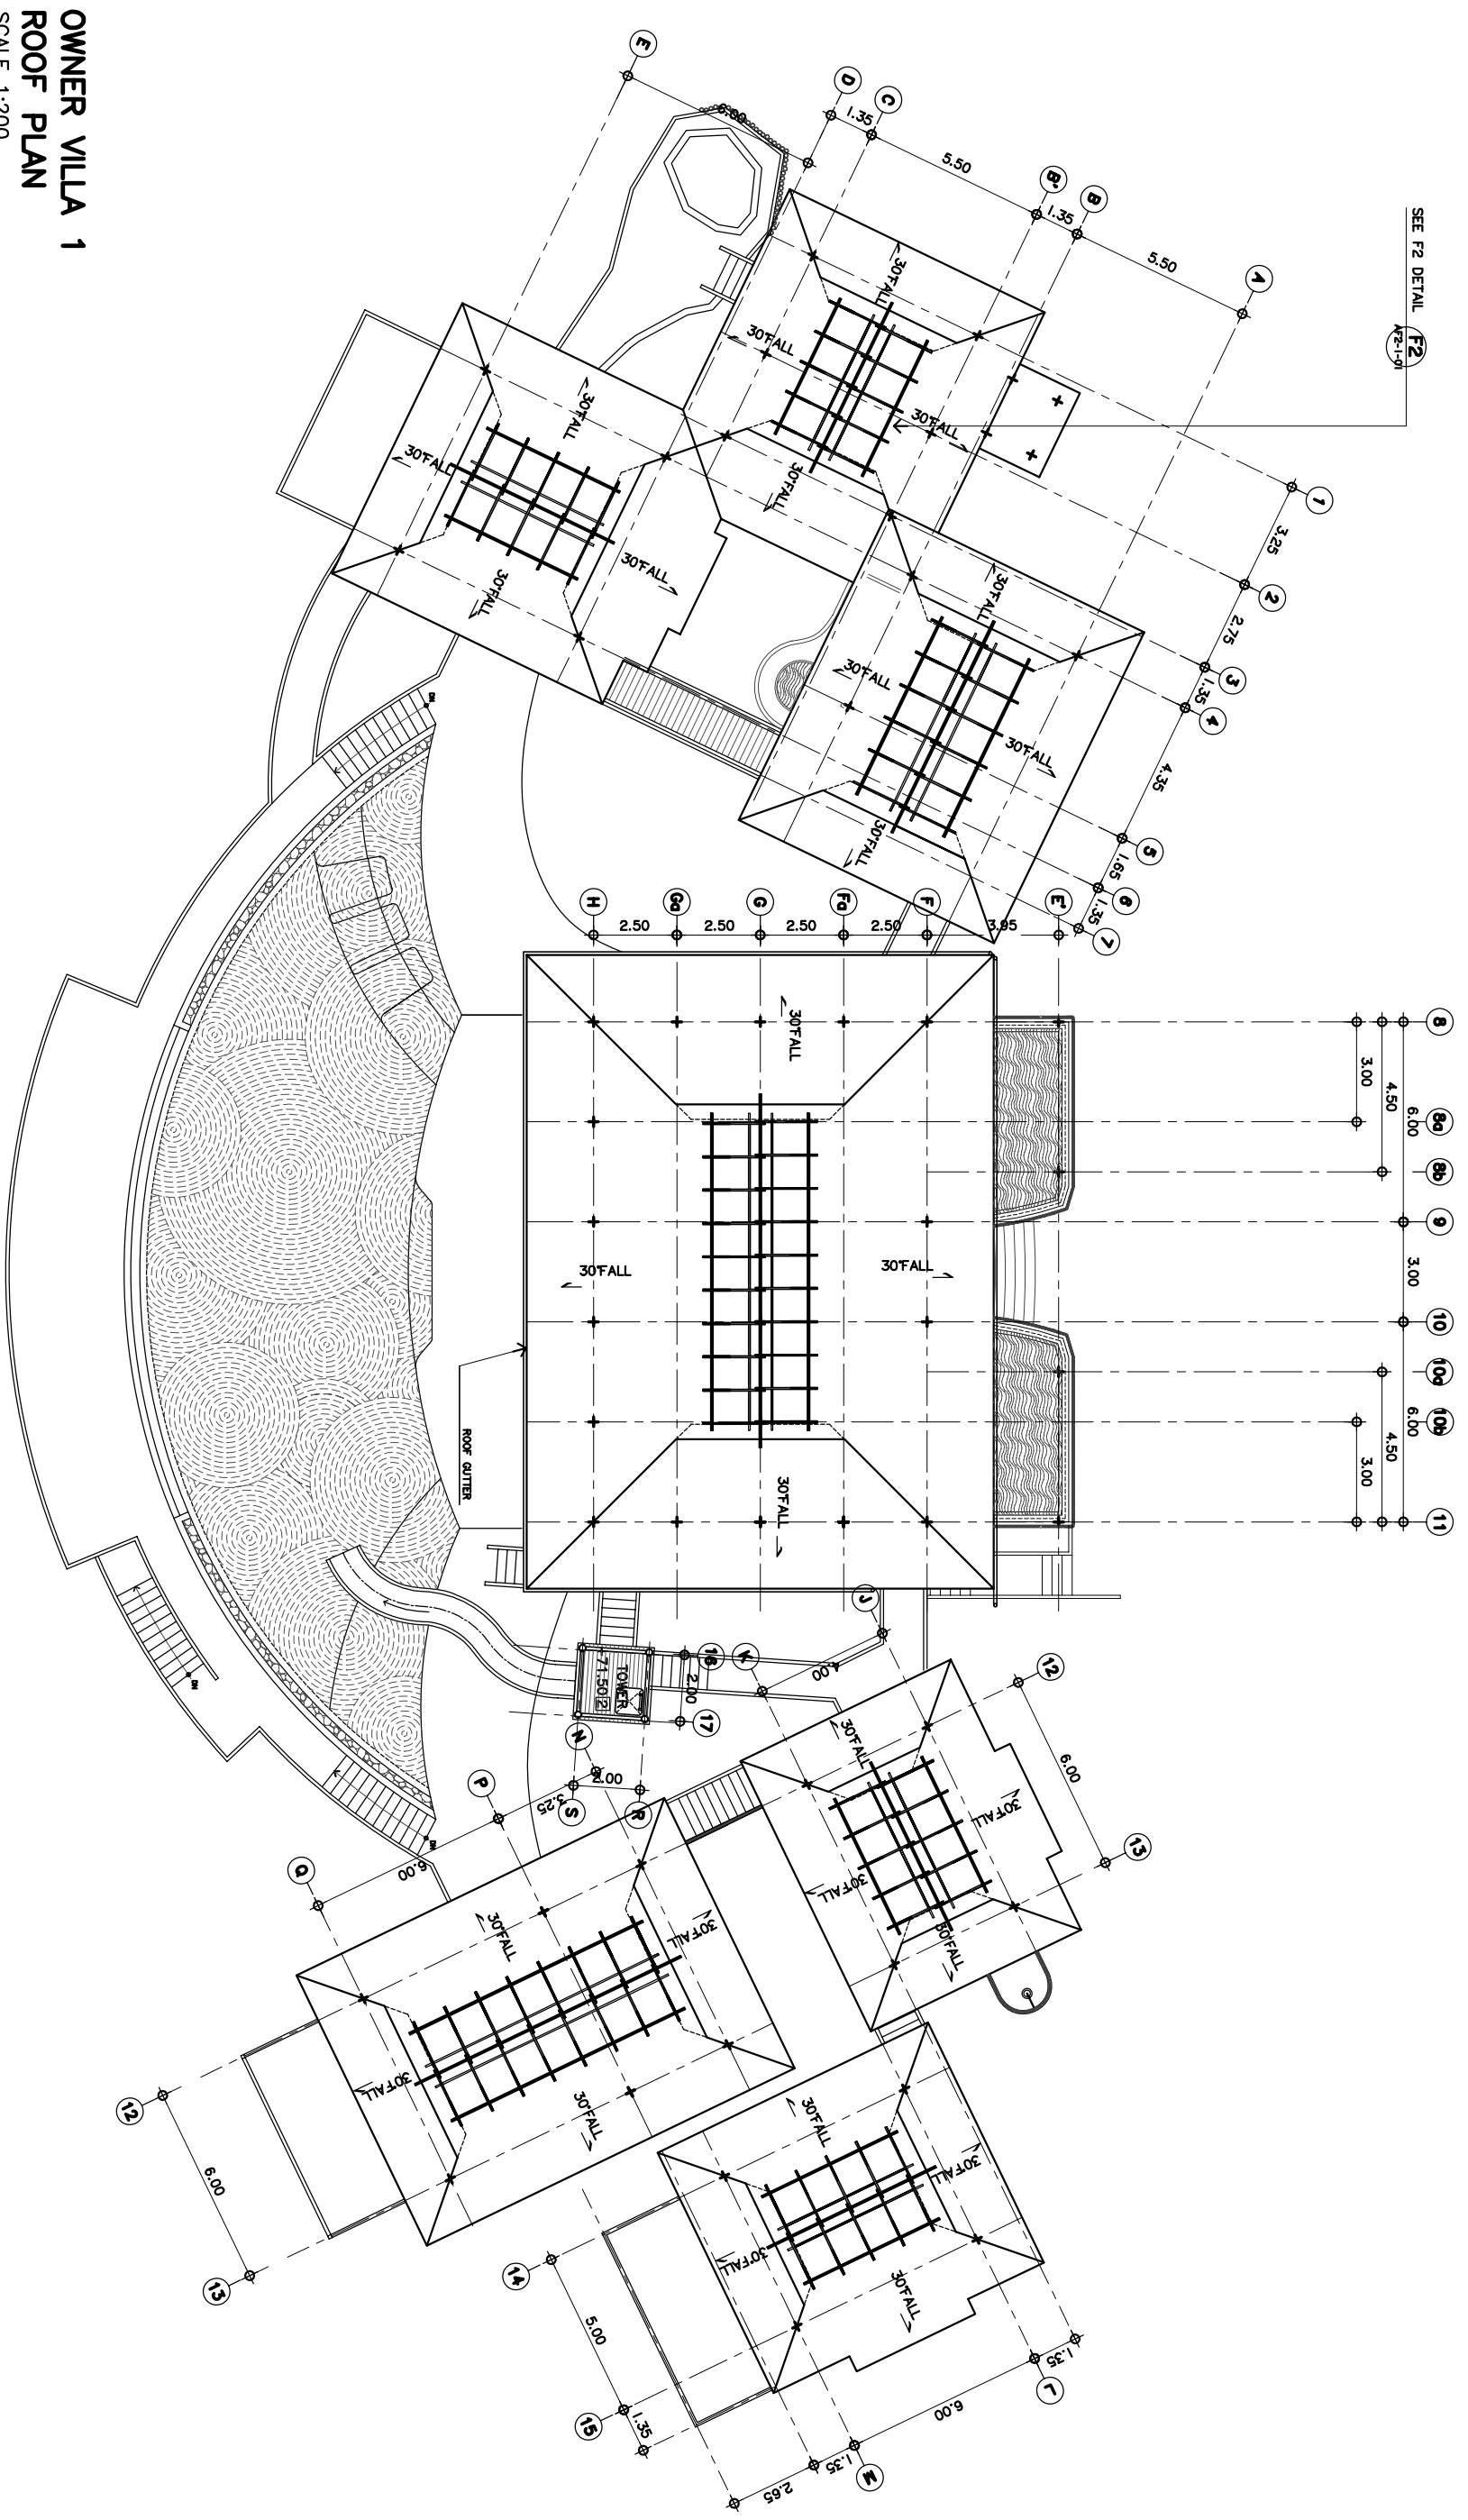

SEE P2 DETAIL  
F2  
A2-1-01

# OWNER VILLA 1 ROOF PLAN

SCALE 1:200

Nine Hornbills / Conceptual 05 / Owner Villa 1 / 04.04.07 / Page 1